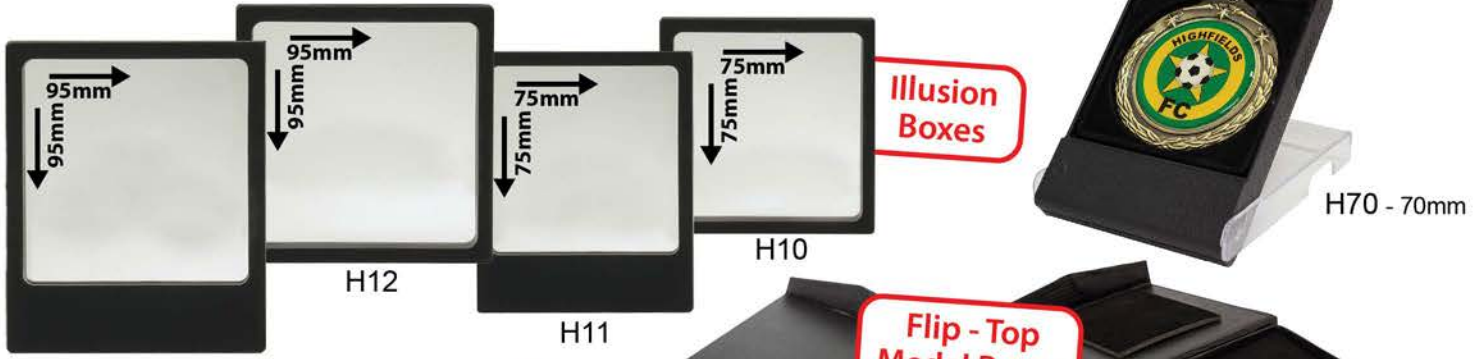

ø50mm

Accolade - ø70mm  
Medal Box - H50

**Illusion Boxes**

H70 - 70mm

H21 - 50mm  
H22 - 52mm

**NEW**

**Flip - Top Medal Boxes**

H28 - up to 70mm